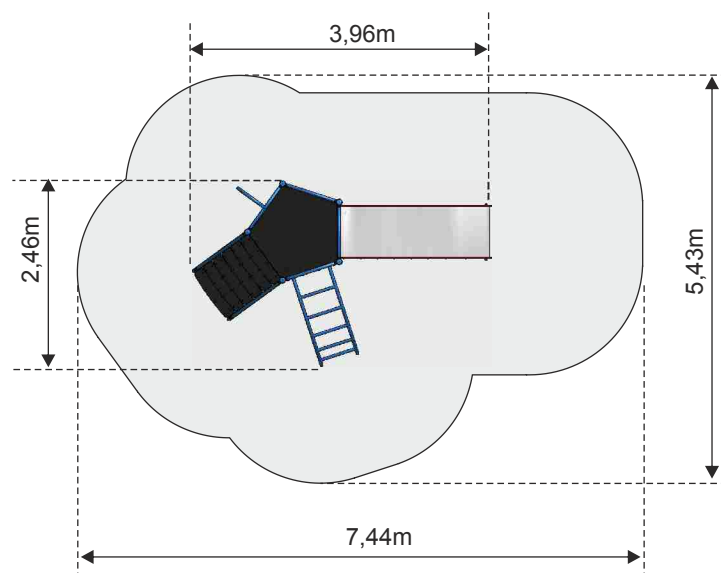

## Playset ORION

Cat. no. - 41501  
Dimensions - 3,96 x 2,46m  
Safe area - 7,44 x 5,43m  
Height - 2,36m  
Platform(s) height - 1,26m  
Free fall height - 1,26m