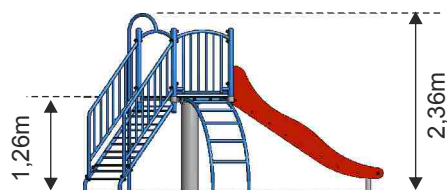

## Playset ORION

Cat. no. - 41501  
Dimensions - 3,96 x 2,46m  
Safe area - 7,44 x 5,43m  
Height - 2,36m  
Platform(s) height - 1,26m  
Free fall height - 1,26m