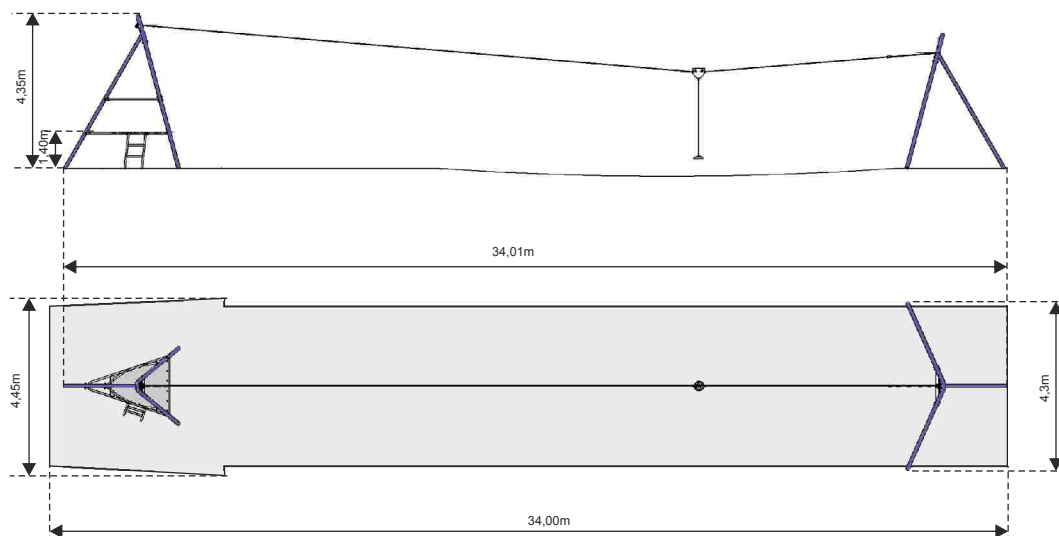


 Safe surface required

Cableway ALPINA 30m

Cat. no. - 2001-30m
 Dimensions - 34,01 x 4,30m
 Safe area - 34,00 x 4,45m
 Height - 4,35m
 Platform height - 1,4m
 Free fall height - 1,8m