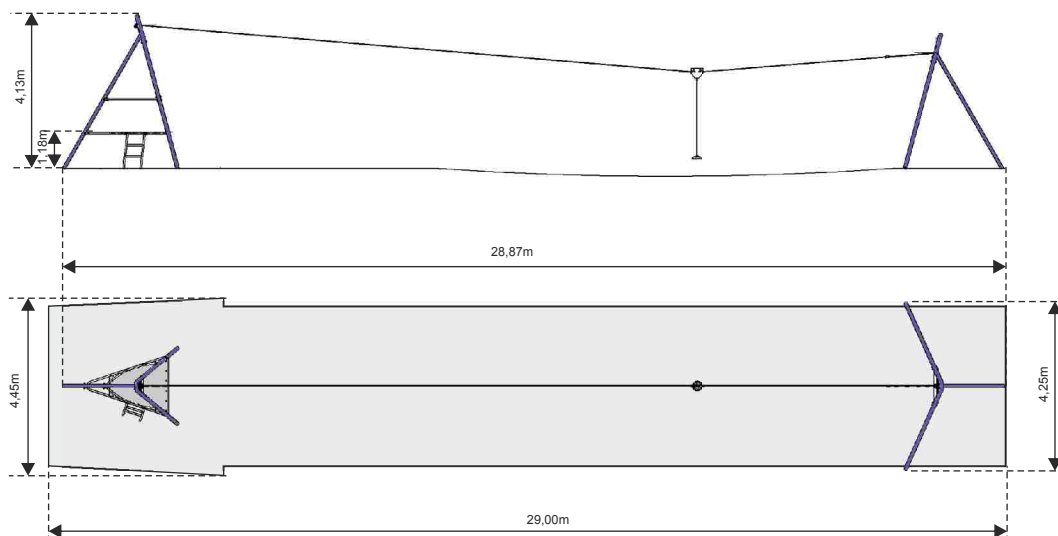


 Safe surface required

Cableway ALPINA 25m

Cat. no. - 2001-25m
Dimensions - 28,87 x 4,25m
Safe area - 29,00 x 4,45m
Height - 4,13m
Platform height - 1,18m
Free fall height - 1,58m