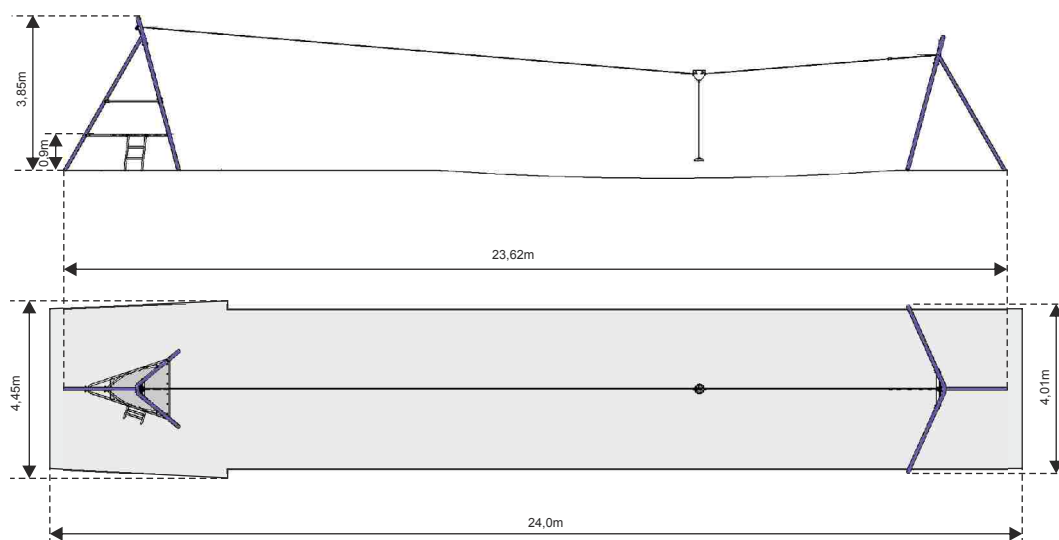


 Safe surface required

### Cableway ALPINA 20m

Cat. no. - 2001-20m  
Dimensions - 23,62 x 4,01m  
Safe area - 24,00 x 4,45m  
Height - 3,85m  
Platform height - 0,9m  
Free fall height - 1,3m