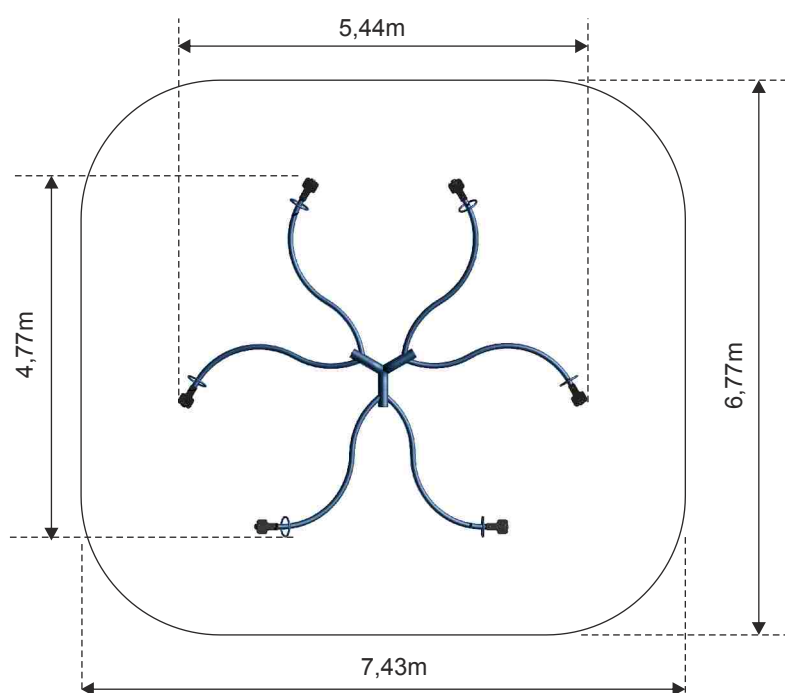


 Safe surface required

OCTOPUS

Cat. no. - 1656
Dimensions - 5,44 x 4,77m
Safe area - 7,43 x 6,77m
Height - 0,8m
Free fall height - 0,86m