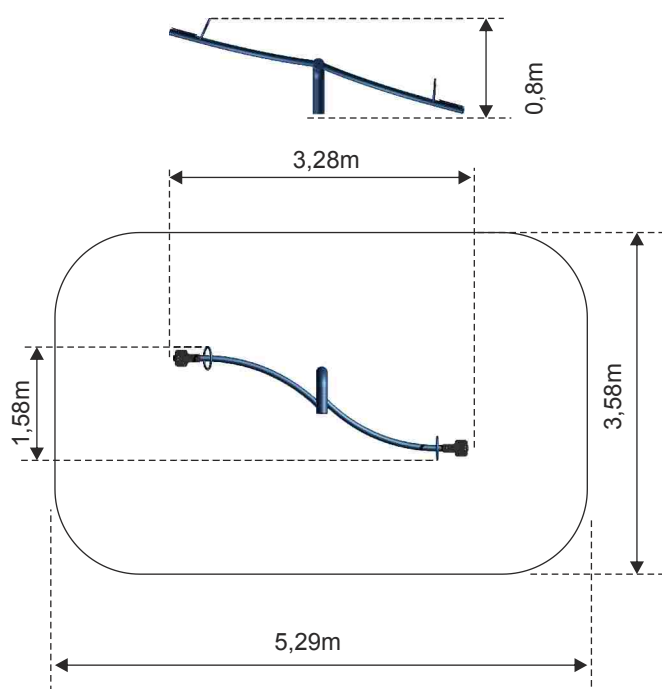


 Safe surface required

SNAKE

Cat. no. - 1652
Dimensions - 3,28 x 1,58m
Safe area - 5,29 x 3,58m
Height - 0,8m
Free fall height - 0,86m