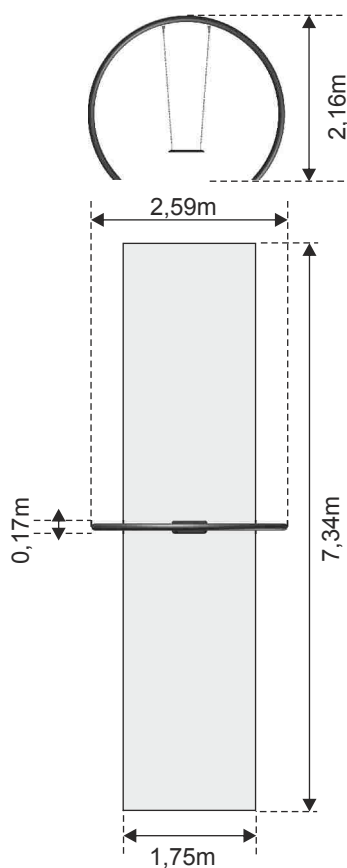

### STARGATE flat seat

Number - 1606s  
Dimensions - 2,59 x 0,17m  
Zone - 1,75 x 7,34m  
Height - 2,16m  
Critical falling height - 1,18m