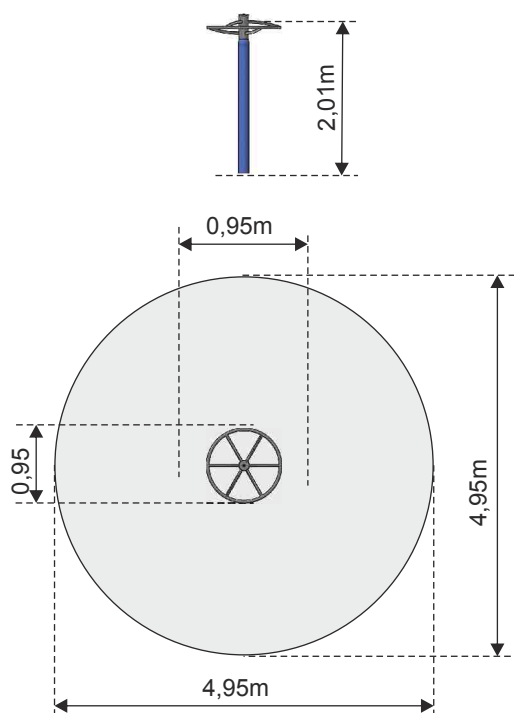

 Safe surface required

### **BURAN**

Cat. no. - 0751  
Dimensions - 0,95 x 0,95m  
Safe area - 4,95 x 4,95m  
Obstacle-free area - 6,95 x 6,95m  
Height - 2,01m  
Free fall height - 1,0m