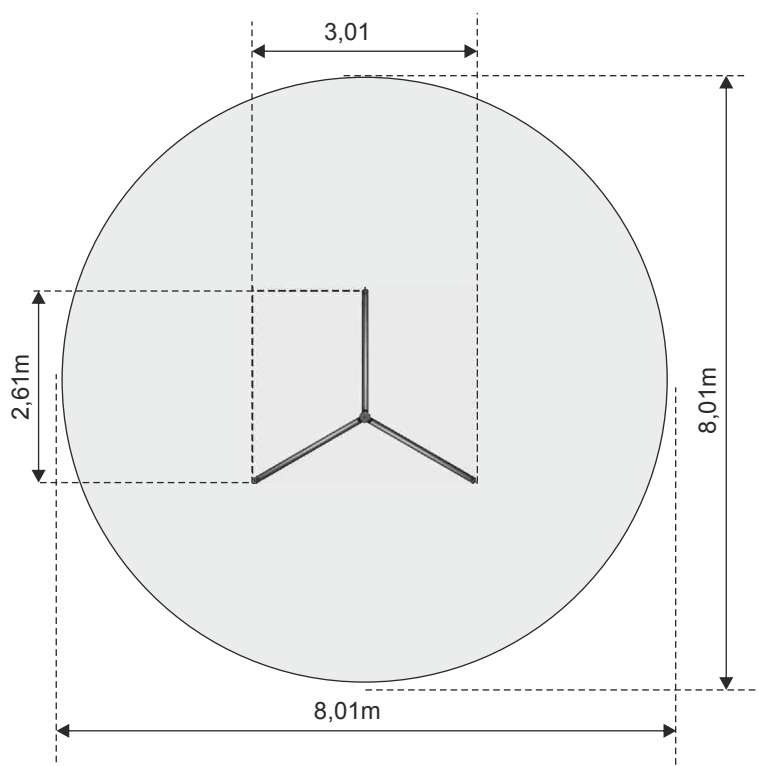


 Safe surface required

ZEPHYR 3

Cat. no. - 0713
Dimensions - 3,01 x 2,61m
Safe area - 8,1 x 8,1m
Obstacle-free area - 10,01 x 10,01m
Height - 2,5m
Free fall height - 1,0m