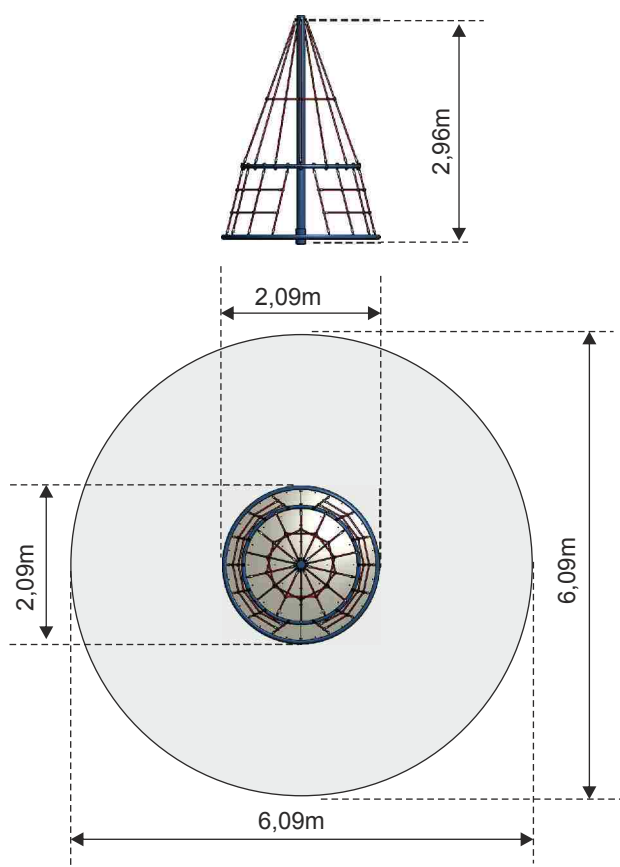


 Safe surface required

Rotary rope cone MT. EVEREST

Cat. no. - 0710
Dimensions - 2,09 x 2,09m
Safe area - 6,09 x 6,09m
Height - 2,96m
Free fall height - 1,98m