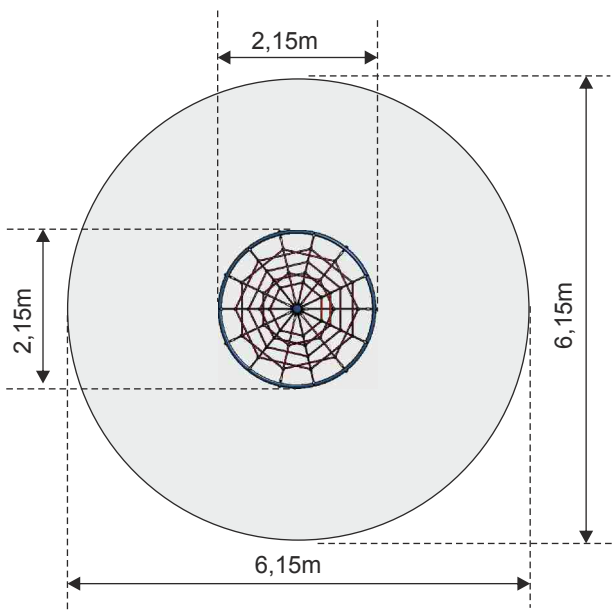

 Safe surface required

Rotary rope cone MT. BLANC

Cat. no. - 0704
Dimensions - 2,15 x 2,15m
Safe area - 6,15 x 6,15m
Height - 3,06m
Free fall height - 2,0m