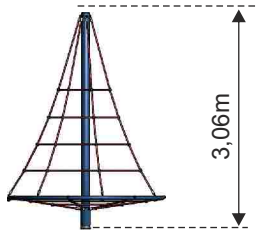

 Safe surface required

Rotary rope cone MT. BLANC

Cat. no. - 0704
Dimensions - 2,15 x 2,15m
Safe area - 6,15 x 6,15m
Height - 3,06m
Free fall height - 2,0m