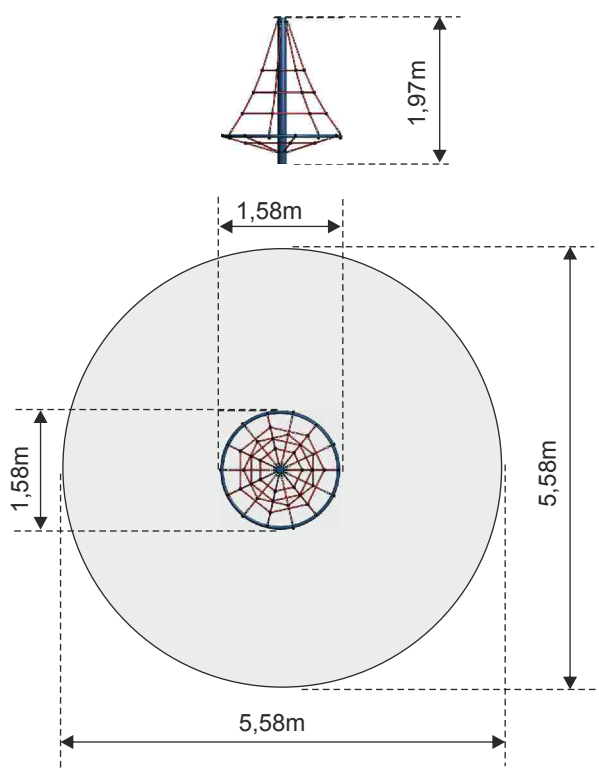


 Safe surface required

Rotary rope cone KASPROWY

Cat. no. - 0702
Dimensions - 1,58 x 1,58m
Safe area - 5,58 x 5,58m
Height - 1,97m
Free fall height - 1,29m