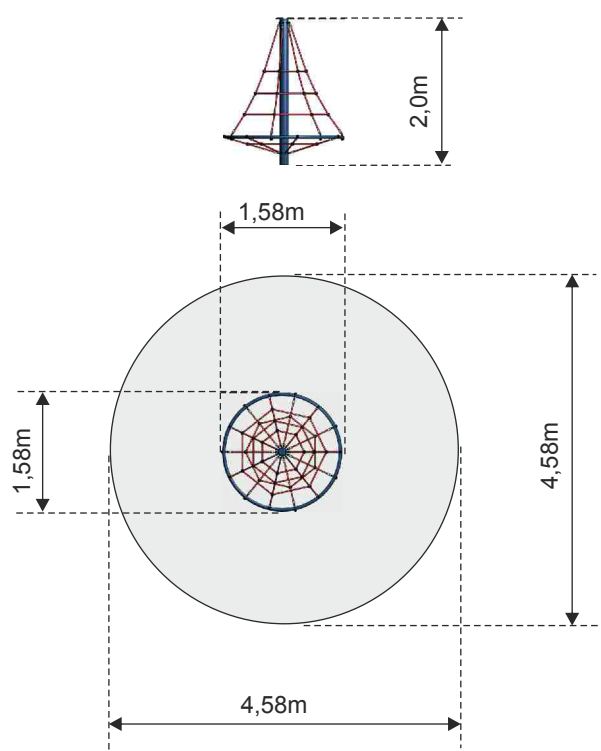


 Safe surface required

**Rope cone GIEWONT**

Cat. no. - 0701  
Dimensions - 1,58 x 1,58m  
Safe area - 4,58 x 4,58m  
Height - 2,0m  
Free fall height - 1,33m