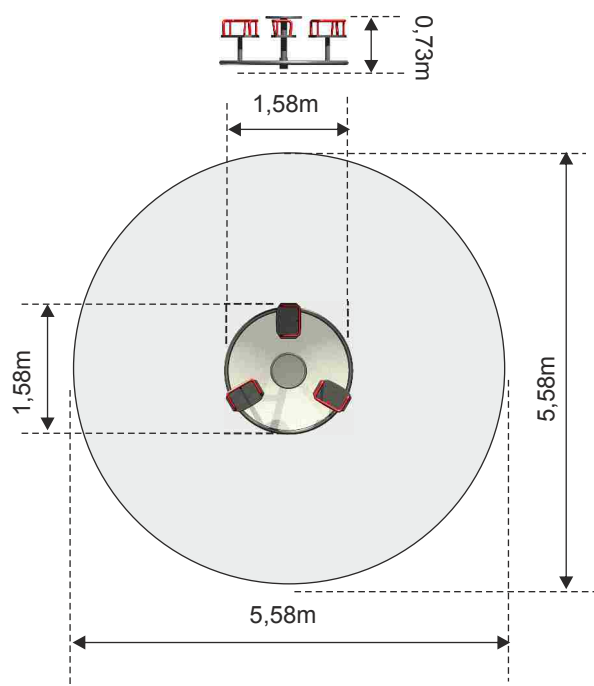


 Safe surface required

LUNAPARK 3 Ø 1,58m, 3 seats

Cat. no. - 0463
Dimensions - 1,58 x 1,58m
Safe area - 5,58 x 5,58m
Height - 0,85m
Free fall height - 1,0m