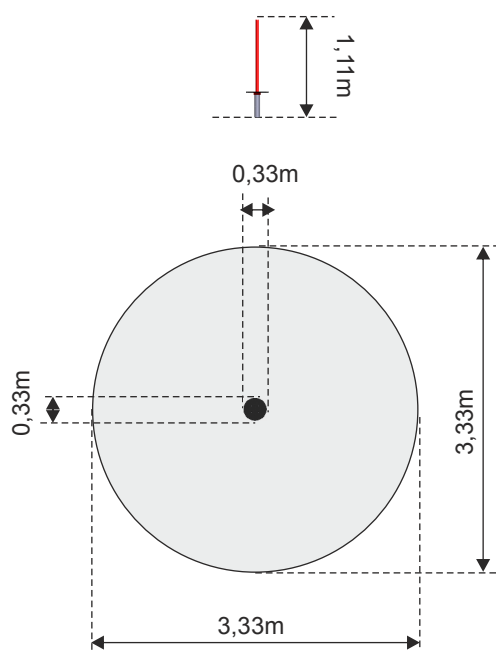

 Safe surface required

STELLARIS 2

Cat. no. - 0420p
Dimensions - 0,33 x 0,33m
Safe area - 3,33 x 3,33m
Height - 1,11m
Free fall height - 1,0m