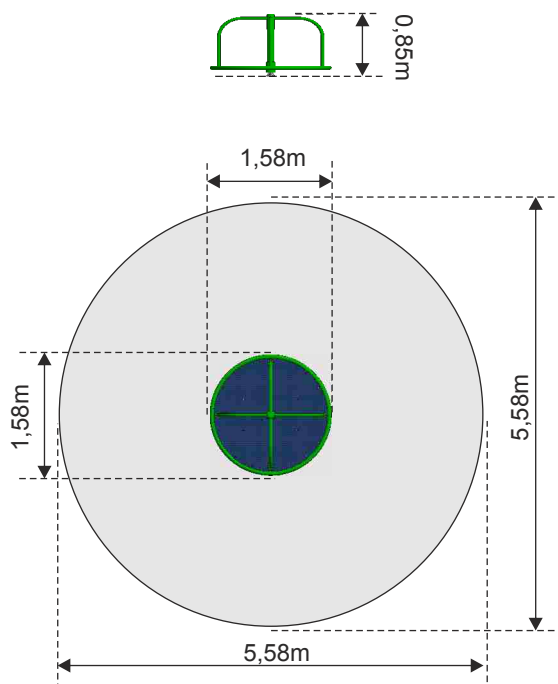


 Safe surface required

ORKAN Ø 1,58m

Cat. no. - 0324-5
Dimensions - 1,58 x 1,58m
Safe area - 5,58 x 5,58m
Height - 0,85m
Free fall height - 1,0m