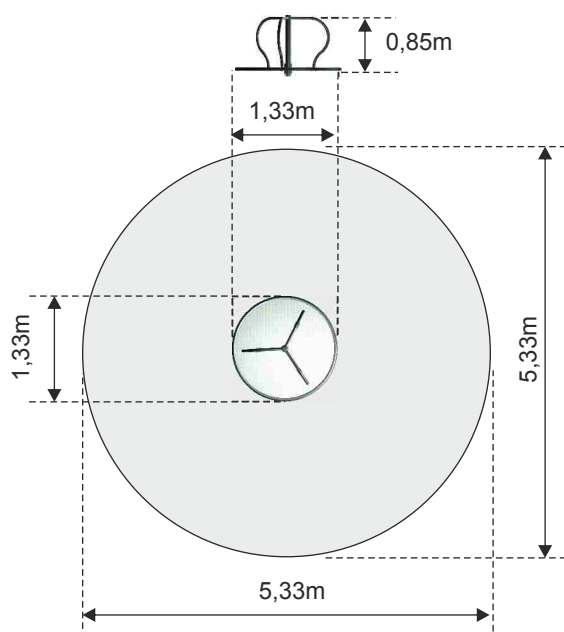

### HURRICANE Ø 1,33m

Cat. no. - 0322  
Dimensions - 1,33 x 1,33m  
Safe area - 5,33 x 5,33m  
Height - 0,85m  
Free fall height - 1,0m