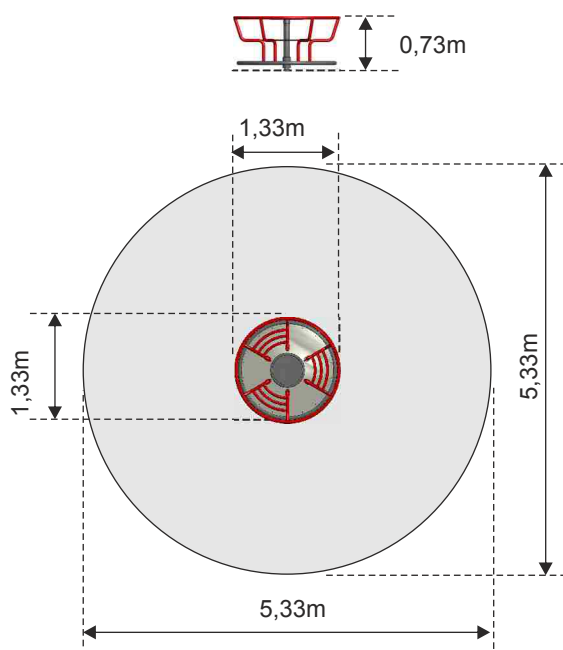


 Safe surface required

**CYKLON 3 seats, Ø 1,33m**

Cat. no. - 0244-1  
Dimensions - 1,33 x 1,33m  
Safe area - 5,33 x 5,33m  
Height - 0,73m  
Free fall height - 1,0m