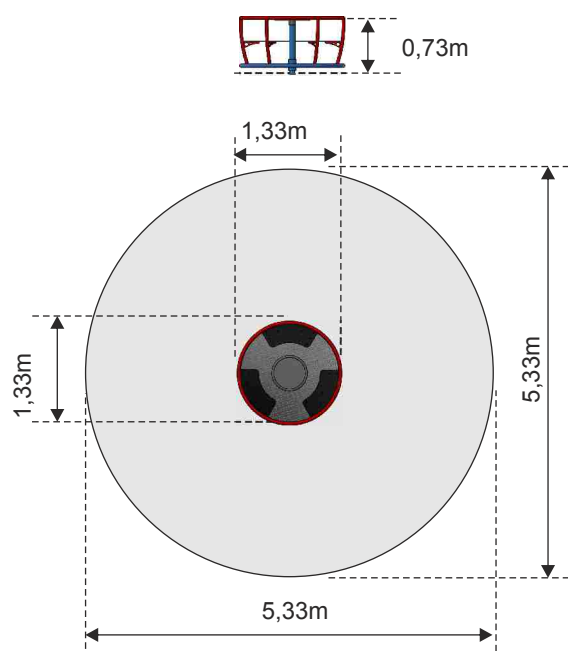

### SAMUM 3 seats, Ø 1,33m

Cat. no. - 0147-1  
Dimensions - 1,33 x 1,33m  
Safe area - 5,33 x 5,33m  
Height - 0,73m  
Free fall height - 1,0m