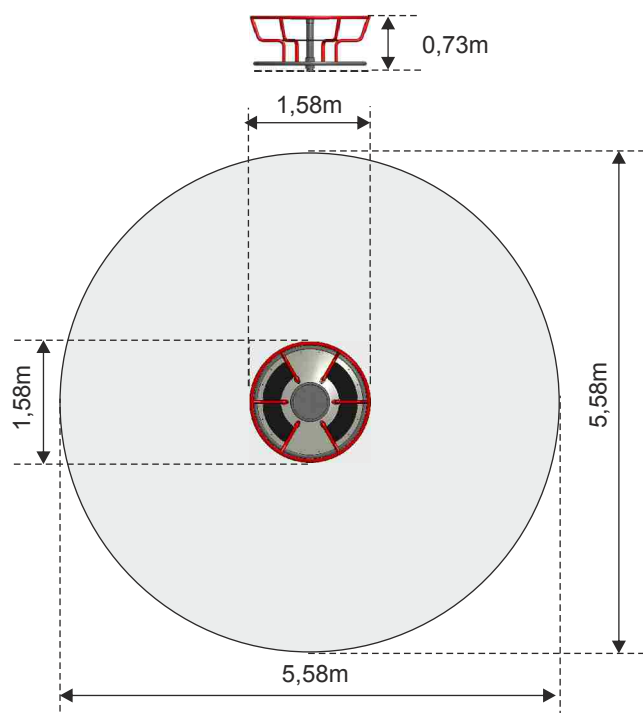

 Safe surface required

**TORNADO 4 seats, Ø 1,58m**

Cat. no. - 0144-4  
Dimensions - 1,58 x 1,58m  
Safe area - 5,58 x 5,58m  
Height - 0,73m  
Free fall height - 1,0m