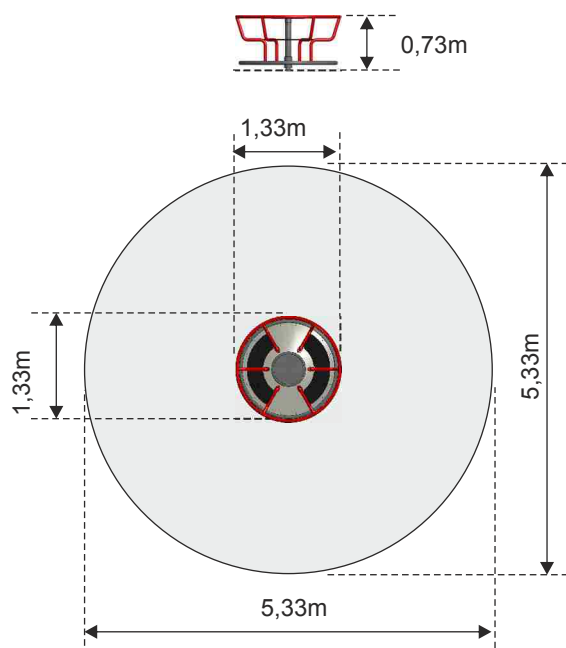

 Safe surface required

TORNADO 4 seats, Ø 1,33m

Cat. no. - 0144-2
Dimensions - 1,33 x 1,33m
Safe area - 5,33 x 5,33m
Height - 0,73m
Free fall height - 1,0m